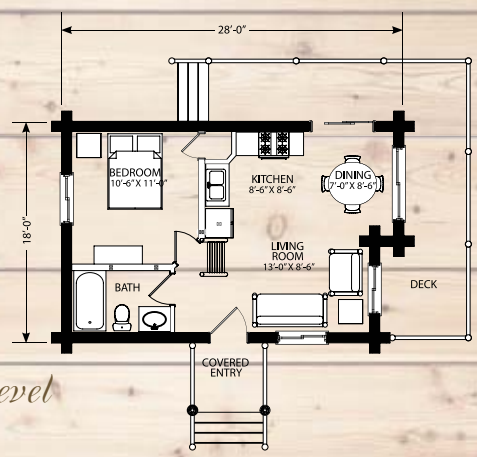

Log Cabins

Main Level

Upper Level

Please visit
www.saintcroixlogworks.com
to view all Cabin Packages

Copper Post Caps

Tiara Post Cap
Handmade, 2" tall.

Sedona Post Cap
Machine formed, 1" tall.

Hudson, Wisconsin
PHONE 715-808-0196
info@saintcroixlogworks.com
www.saintcroixlogworks.com