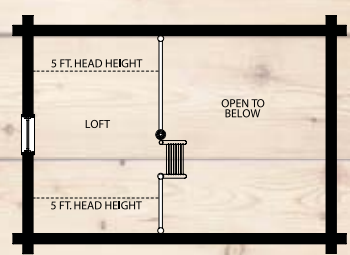

Log Cabins

Main Level

Upper Level

Please visit
www.saintcroixlogworks.com
to view all Cabin Packages

Copper Post Caps

Tiara Post Cap
Handmade, 2" tall.

Sedona Post Cap
Machine formed, 1" tall.

Hudson, Wisconsin
PHONE 715-808-0196
info@saintcroixlogworks.com
www.saintcroixlogworks.com